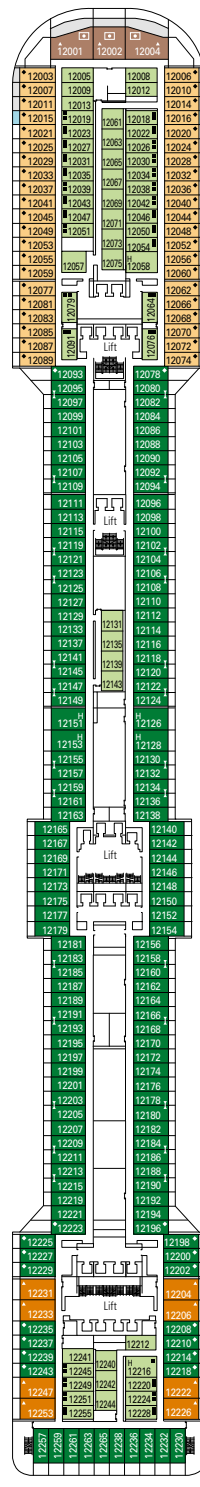

DECK 9
RADIO SO

DECK 10
SO GNO

DECK 11
MERA VIGLIA

DECK 12
INCANTO

DECK 13
ARCOBALENO