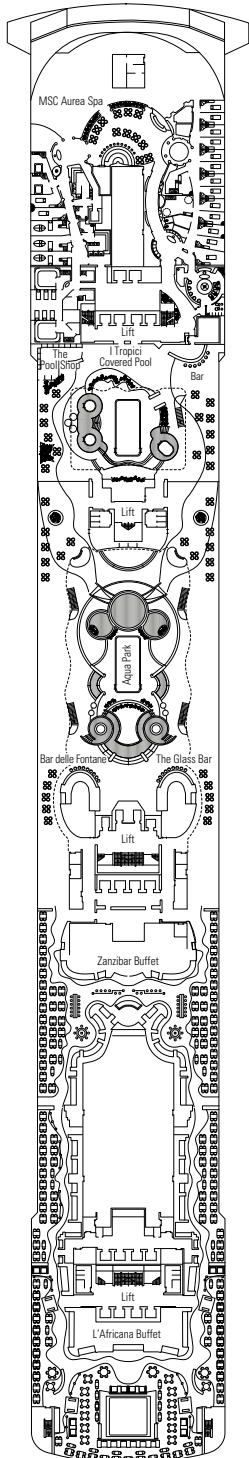

DECK 14
MIRAGGIO

DECK 15
SPLENDIDO

DECK 16
AURORA

DECK 18
SUN DECK