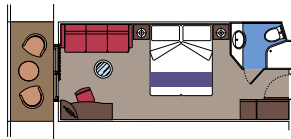

1.115 Balcony