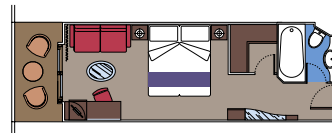

64 Deluxe Suites