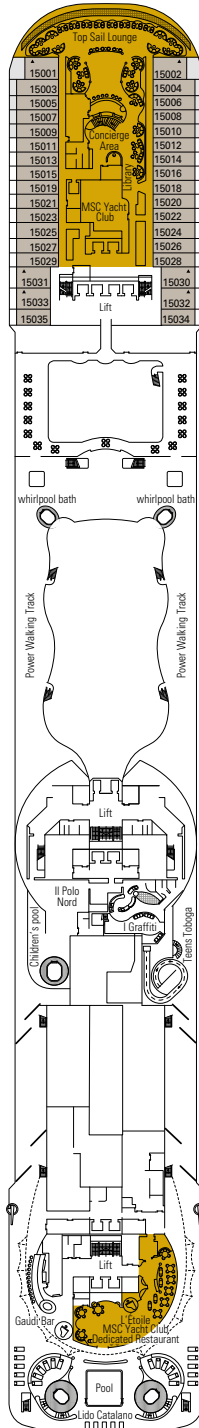

DECK 14
MIRAGGIO

DECK 15
SPLENDIDO

DECK 16
AURORA

DECK 18
SUN DECK