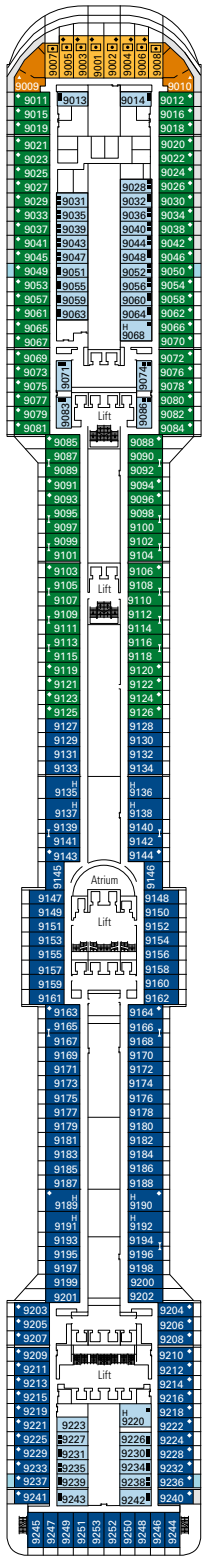

COMMON SERVICES

RECEPTION-GUEST SERVICE

TECHNICAL CHARACTERISTICS OF THE SHIP

GROSS TONNAGE	137.936 tons
LENGTH / BEAM / HEIGHT	333,30 m / 37,92 m post panamax / 66,80 m
SURFACE AREA	450.000 m ² , incl. 27.000 m ² public area
DECKS	18, incl. 14 for guests
LIFTS	25, incl. 15 for guests (2 panoramics and 1 for the MSC Yacht Club)
VOLTAGE (IN CABIN)	110/220 volts
MAXIMUM SPEED	22,87 knots
STABILISERS	Stabilised with 2 fins
NUMBER OF PASSENGERS	4.363
NUMBER OF CABINS	1.637, incl. 43 for guests with disabilities or reduced mobility
CREW MEMBERS	Approx. 1.370
POOLS	5, incl. 1 with sliding roof, 1 for children and 1 for the MSC Yacht Club; 12 whirlpool baths
ENVIRONMENTAL TECHNOLOGY	AWT-Advanced Water Treatment, Energy Saving & Monitoring System, Clean Ship 2

CONFERENCE ROOMS	Seats	Stage / Dance floor surface (m ²)	Surface (m ²)	Deck
BUSINESS CENTER	36		47	5 Fantasia
L'INSOLITO LOUNGE	268	27	888	7 Sublime
LIQUID DISCO	120		504	16 Aurora
MANHATTAN BAR	106	16	235	7 Sublime
MSC ARENA	137		290	16 Aurora
TEATRO L'AVANGUARDIA	1.649	165	2.086	6 Magnifico / 7 Sublime

CONCIERGE

THE ONE POOL

DECK PLAN & ACCOMMODATION

4.363 GUESTS
1.637 CABINS

CASINO DELLE PALME

DECK 4
MAGICO

DECK 5
FANTASIA

DECK 6
MAGNIFICO

DECK 7
SUBLIME

DECK 8
FAVOLA

I TROPICI

MANHATTAN BAR

DECK 9
RADIO SO

DECK 10
SO GNO

DECK 11
MERA VIGLIA

DECK 12
INCANTO