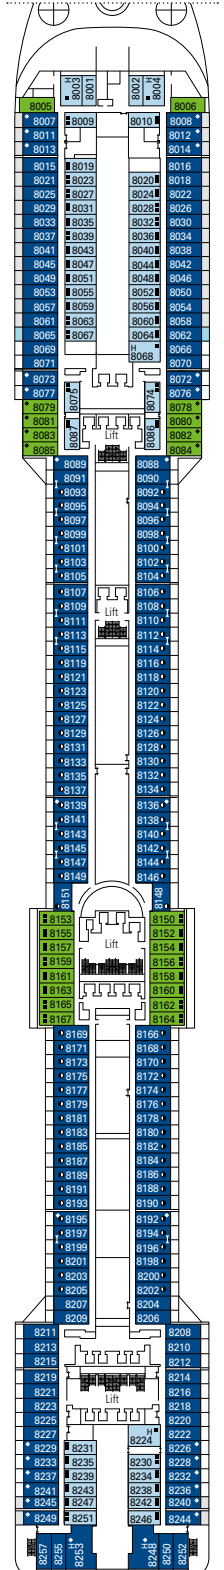

DECK 8
FAVOLA