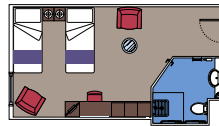

41 Cabins for guests with disabilities or reduced mobility