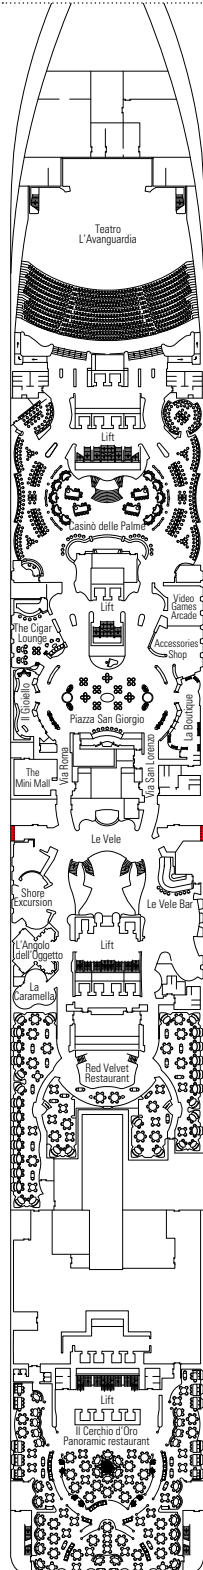

COMMON SERVICES

RECEPTION-GUEST SERVICE

TECHNICAL CHARACTERISTICS OF THE SHIP

GROSS TONNAGE	137.936 tons
LENGTH / BEAM / HEIGHT	333,30 m / 37,92 m post panamax / 66,80 m
SURFACE AREA	450.000 m ² , incl. 27.000 m ² public area
DECKS	18, incl. 14 for guests
LIFTS	25, incl. 15 for guests (2 panoramics and 1 for the MSC Yacht Club)
VOLTAGE (IN CABIN)	110/220 volts
MAXIMUM SPEED	22,87 knots
STABILISERS	Stabilised with 2 fins
NUMBER OF PASSENGERS	4.363
NUMBER OF CABINS	1.637, incl. 43 for guests with disabilities or reduced mobility
CREW MEMBERS	Approx. 1.370
POOLS	5, incl. 1 with sliding roof, 1 for children and 1 for the MSC Yacht Club; 12 whirlpool baths
ENVIRONMENTAL TECHNOLOGY	AWT-Advanced Water Treatment, Energy Saving & Monitoring System, Clean Ship 2

VARIOUS SERVICES	Seats	Use	Surface (m ²)	Deck
EXCURSIONS OFFICE	14	Excursion office	100	6 Magnifico
MEDICAL CENTER	6	Medical centre	284	4 Magico
RECEPTION-GUEST SERVICE	140	Reception, guest service	479	5 Fantasia

CONFERENCE ROOMS	Seats	Stage / Dance floor surface (m ²)	Surface (m ²)	Deck
BUSINESS CENTER	36		47	5 Fantasia
L'INSOLITO LOUNGE	268	27	888	7 Sublime
LIQUID DISCO	120		504	16 Aurora
MANHATTAN BAR	106	16	235	7 Sublime
MSC ARENA	137		290	16 Aurora
TEATRO L'AVANGUARDIA	1.649	165	2.086	6 Magnifico / 7 Sublime

CONCIERGE

THE ONE POOL

DECK PLAN & ACCOMMODATION

4.363 GUESTS
1.637 CABINS

CASINO DELLE PALME

DECK 4
MAGICO

DECK 5
FANTASIA

DECK 6
MAGNIFICO