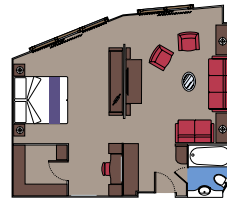

3 Executive & Family Suites