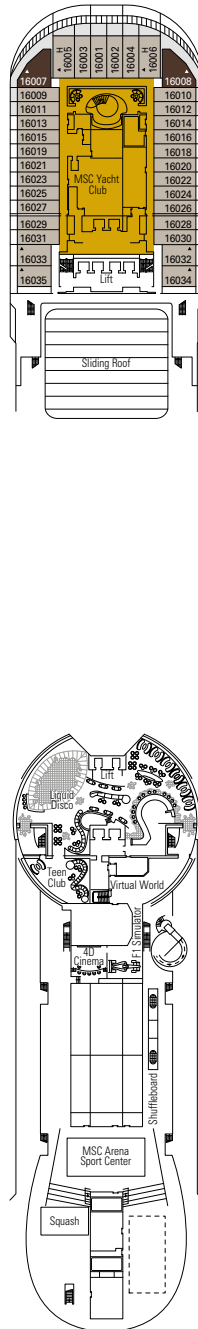

DECK 14
MIRAGGIO

DECK 15
SPLENDIDO

DECK 16
AURORA

DECK 18
SUN DECK