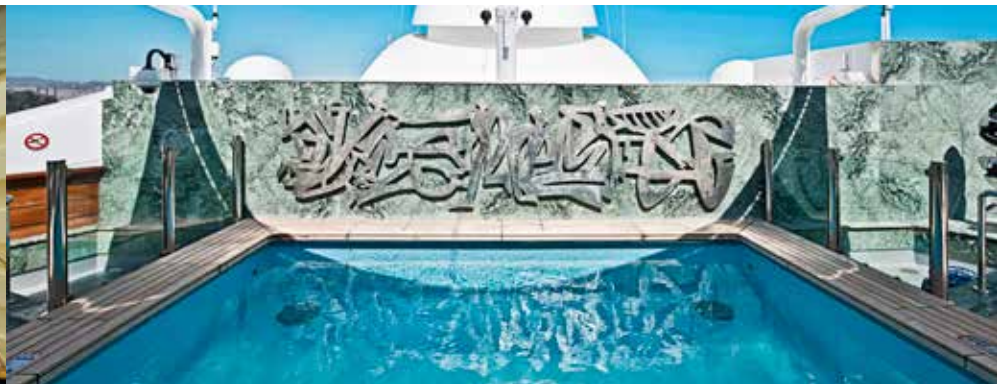

THE ONE POOL