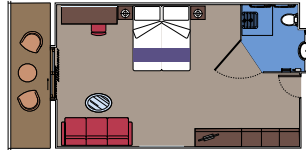

2 Suites for guests with disabilities or reduced mobility

Deluxe Suites (≈ 35 m²) with balcony (≈ 6 m²).
Double bed can be converted into two single beds.

This type of accommodation is only available in the MSC Yacht Club.