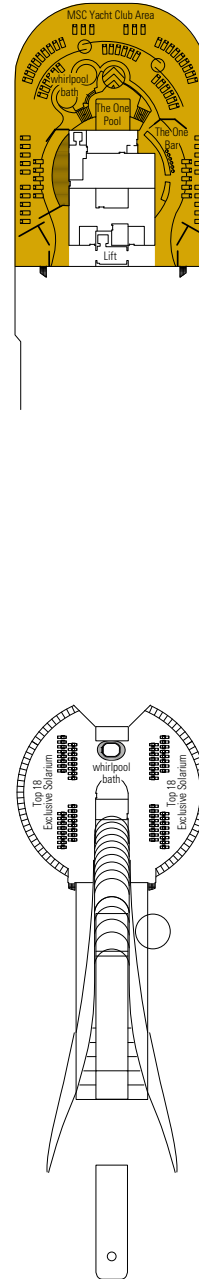

DECK 14
MIRAGGIO

DECK 15
SPLENDIDO

DECK 16
AURORA

DECK 18
SUN DECK