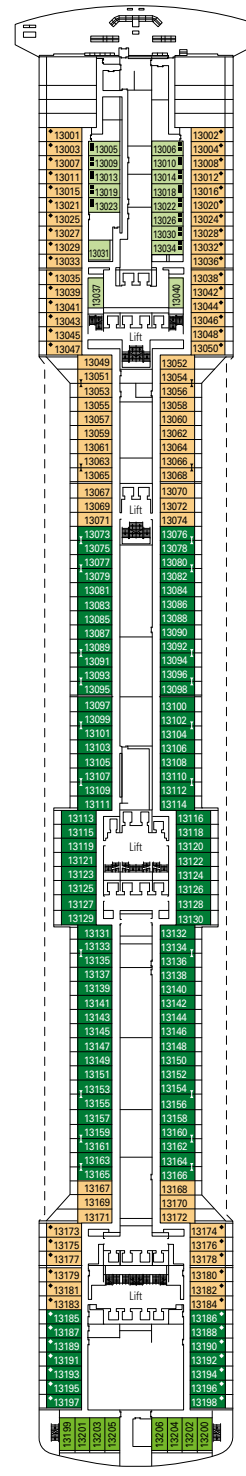

DECK 9
RADIO SO

DECK 10
SO GNO

DECK 11
MERA VIGLIA

DECK 12
INCANTO

DECK 13
ARCOBALENO