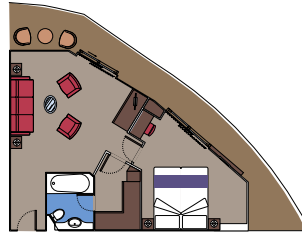

LEGEND

- ▲ Sofa bed
- ◆ Double sofa bed
- 3rd bed is a pullman bed
- 3rd and 4th beds are pullman beds
- ↔ Connecting cabins
- ◻ Cabin with panoramic sealed window
- H Cabin for guests with disabilities or reduced mobility
- ◐ Cabins with partial view
- Balcony with metal balustrade
- Balcony with half glass half metal balustrade

DECK 18
SUN DECK

CABIN TYPES

FACILITIES INCLUDED

- Air conditioning
- Spacious wardrobe
- Bathroom with shower or bathtub
- Interactive TV
- Telephone
- Wi-Fi connection (for a fee)
- Mini bar
- Safe deposit box

2 Royal Suites

Royal Suites ($\approx 36 \text{ m}^2$) with balcony ($\approx 16 \text{ m}^2$).
Double bed can be converted into two single beds.

This kind of accommodation is only available in the MSC Yacht Club.

3 Executive & Family Suites

Executive & Family Suites with panoramic sealed window (from ≈ 45 to $\approx 53 \text{ m}^2$).
Double bed can be converted into two single beds.

This kind of accommodation is only available in the MSC Yacht Club.