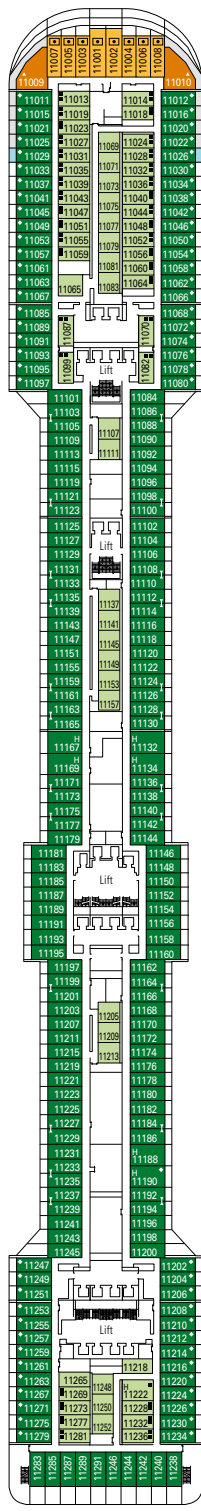

COMMON SERVICES

RECEPTION-GUEST SERVICE

TECHNICAL CHARACTERISTICS OF THE SHIP

GROSS TONNAGE	137.936 tons
LENGTH / BEAM / HEIGHT	333,30 m / 37,92 m post panamax / 66,80 m
SURFACE AREA	450.000 m ² , incl. 27.000 m ² public area
DECKS	18, incl. 14 for guests
LIFTS	25, incl. 15 for guests (2 panoramics and 1 for the MSC Yacht Club)
VOLTAGE (IN CABIN)	110/220 volts
MAXIMUM SPEED	22,87 knots
STABILISERS	Stabilised with 2 fins
NUMBER OF PASSENGERS	4.363
NUMBER OF CABINS	1.637, incl. 43 for guests with disabilities or reduced mobility
CREW MEMBERS	Approx. 1.370
POOLS	5, incl. 1 with sliding roof, 1 for children and 1 for the MSC Yacht Club; 12 whirlpool baths
ENVIRONMENTAL TECHNOLOGY	AWT-Advanced Water Treatment, Energy Saving & Monitoring System, Clean Ship 2

CONFERENCE ROOMS	Seats	Stage / Dance floor surface (m ²)	Surface (m ²)	Deck
BUSINESS CENTER	36		47	5 Fantasia
L'INSOLITO LOUNGE	268	27	888	7 Sublime
LIQUID DISCO	120		504	16 Aurora
MANHATTAN BAR	106	16	235	7 Sublime
MSC ARENA	137		290	16 Aurora
TEATRO L'AVANGUARDIA	1.649	165	2.086	6 Magnifico / 7 Sublime

CONCIERGE

THE ONE POOL

DECK PLAN & ACCOMMODATION

4.363 GUESTS
1.637 CABINS

CASINO DELLE PALME

DECK 4
MAGICO

DECK 5
FANTASIA

DECK 6
MAGNIFICO

DECK 7
SUBLIME

DECK 8
FAVOLA

I TROPICI

MANHATTAN BAR

DECK 9
RADIO SO

DECK 10
SO GNO

DECK 11
MERA VIGLIA

DECK 12
INCANTO