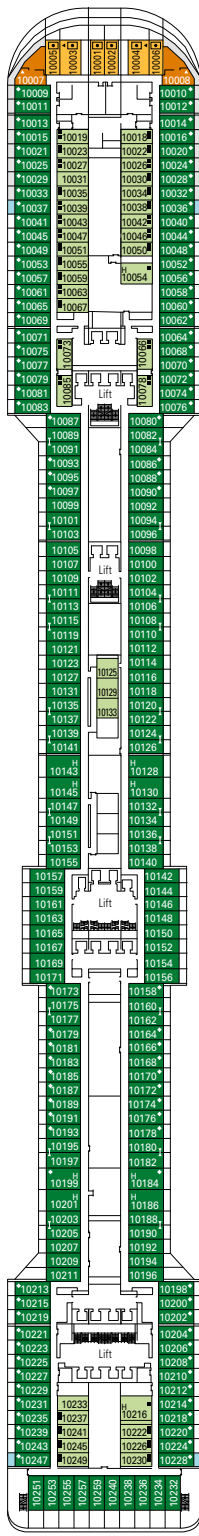

DECK 9
RADIO SO

DECK 10
SO GNO

DECK 11
MERA VIGLIA

DECK 12
INCANTO

DECK 13
ARCOBALENO