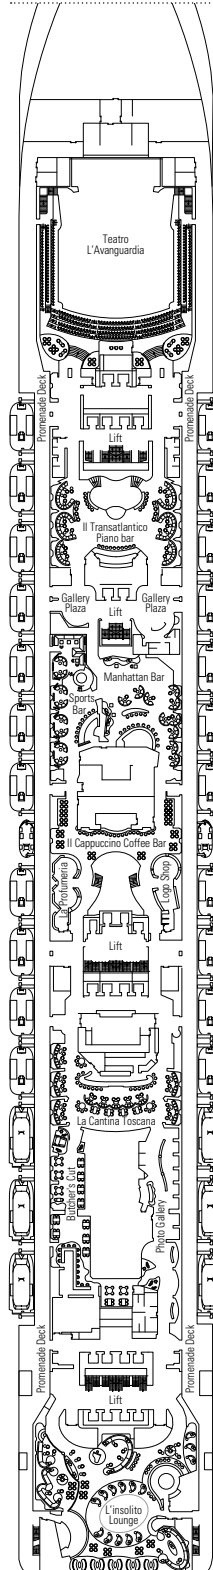

COMMON SERVICES

RECEPTION-GUEST SERVICE

TECHNICAL CHARACTERISTICS OF THE SHIP

GROSS TONNAGE	137.936 tons
LENGTH / BEAM / HEIGHT	333,30 m / 37,92 m post panamax / 66,80 m
SURFACE AREA	450.000 m ² , incl. 27.000 m ² public area
DECKS	18, incl. 14 for guests
LIFTS	25, incl. 15 for guests (2 panoramics and 1 for the MSC Yacht Club)
VOLTAGE (IN CABIN)	110/220 volts
MAXIMUM SPEED	22,87 knots
STABILISERS	Stabilised with 2 fins
NUMBER OF PASSENGERS	4.363
NUMBER OF CABINS	1.637, incl. 43 for guests with disabilities or reduced mobility
CREW MEMBERS	Approx. 1.370
POOLS	5, incl. 1 with sliding roof, 1 for children and 1 for the MSC Yacht Club; 12 whirlpool baths
ENVIRONMENTAL TECHNOLOGY	AWT-Advanced Water Treatment, Energy Saving & Monitoring System, Clean Ship 2

VARIOUS SERVICES	Seats	Use	Surface (m ²)	Deck
EXCURSIONS OFFICE	14	Excursion office	100	6 Magnifico
MEDICAL CENTER	6	Medical centre	284	4 Magico
RECEPTION-GUEST SERVICE	140	Reception, guest service	479	5 Fantasia

CONFERENCE ROOMS	Seats	Stage / Dance floor surface (m ²)	Surface (m ²)	Deck
BUSINESS CENTER	36		47	5 Fantasia
L'INSOLITO LOUNGE	268	27	888	7 Sublime
LIQUID DISCO	120		504	16 Aurora
MANHATTAN BAR	106	16	235	7 Sublime
MSC ARENA	137		290	16 Aurora
TEATRO L'AVANGUARDIA	1.649	165	2.086	6 Magnifico / 7 Sublime

CONCIERGE

THE ONE POOL

DECK PLAN & ACCOMMODATION

4.363 GUESTS
1.637 CABINS

CASINO DELLE PALME

DECK 4
MAGICO

DECK 5
FANTASIA

DECK 6
MAGNIFICO