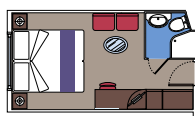

This kind of accommodation is available with Bella, Fantastica and Aurea Experiences.

91 Ocean View

Cabins with porthole (from ≈ 18 to ≈ 21 m²).
Double bed can be converted into two single beds.

This kind of accommodation is available with Bella and Fantastica Experiences.