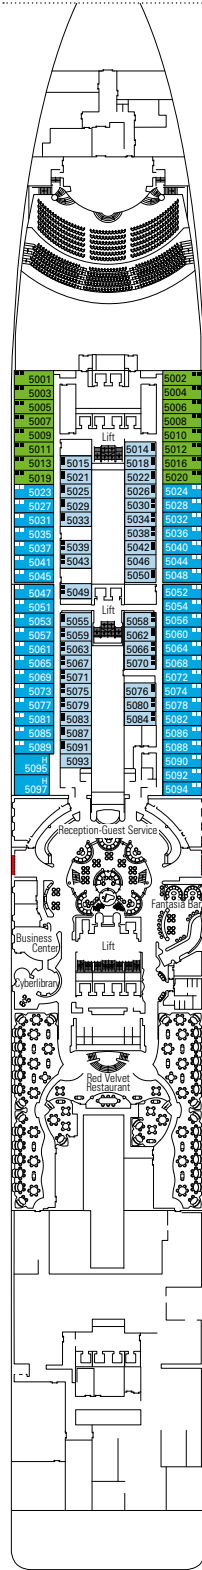

COMMON SERVICES

RECEPTION-GUEST SERVICE

TECHNICAL CHARACTERISTICS OF THE SHIP

GROSS TONNAGE	137.936 tons
LENGTH / BEAM / HEIGHT	333,30 m / 37,92 m post panamax / 66,80 m
SURFACE AREA	450.000 m ² , incl. 27.000 m ² public area
DECKS	18, incl. 14 for guests
LIFTS	25, incl. 15 for guests (2 panoramics and 1 for the MSC Yacht Club)
VOLTAGE (IN CABIN)	110/220 volts
MAXIMUM SPEED	22,87 knots
STABILISERS	Stabilised with 2 fins
NUMBER OF PASSENGERS	4.363
NUMBER OF CABINS	1.637, incl. 43 for guests with disabilities or reduced mobility
CREW MEMBERS	Approx. 1.370
POOLS	5, incl. 1 with sliding roof, 1 for children and 1 for the MSC Yacht Club; 12 whirlpool baths
ENVIRONMENTAL TECHNOLOGY	AWT-Advanced Water Treatment, Energy Saving & Monitoring System, Clean Ship 2

VARIOUS SERVICES	Seats	Use	Surface (m ²)	Deck
EXCURSIONS OFFICE	14	Excursion office	100	6 Magnifico
MEDICAL CENTER	6	Medical centre	284	4 Magico
RECEPTION-GUEST SERVICE	140	Reception, guest service	479	5 Fantasia

CONFERENCE ROOMS	Seats	Stage / Dance floor surface (m ²)	Surface (m ²)	Deck
BUSINESS CENTER	36		47	5 Fantasia
L'INSOLITO LOUNGE	268	27	888	7 Sublime
LIQUID DISCO	120		504	16 Aurora
MANHATTAN BAR	106	16	235	7 Sublime
MSC ARENA	137		290	16 Aurora
TEATRO L'AVANGUARDIA	1.649	165	2.086	6 Magnifico / 7 Sublime

CONCIERGE

THE ONE POOL

DECK PLAN & ACCOMMODATION

4.363 GUESTS
1.637 CABINS

CASINO DELLE PALME

DECK 4
MAGICO

DECK 5
FANTASIA

DECK 6
MAGNIFICO