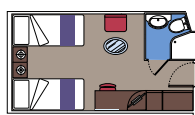

283 Interior